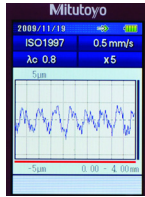

## Mitutoyo's New SJ-210 Surftest Sale

Order No. 178-561-02A

List Price \$2200.00

**CPI Sale Price: \$1870.00**

### Mitutoyo SJ-210P Portable Surftest

Display with Detachable  
Drive Unit

Graph of trace

The new Surftest® SJ-210 portable surface roughness tester combines high accuracy and measurement speed with numerous innovative features creating a new class leader in surface inspection. The portable, detachable, detector/drive unit evaluate 39 surface parameters in hard-to-reach areas.

#### Parameters Evaluated:

Ra, Rq, Rz, Ry, Rp, Rv, Rt, R3z, Rsk, Rku, Rc, R<sub>Pc</sub>, R<sub>Sm</sub>, R<sub>max</sub>, R<sub>z1max</sub>, S, HSC, R<sub>zJIS</sub>, R<sub>ppi</sub>, R $\Delta$ a, R $\Delta$ q, R<sub>lr</sub>, R<sub>mr</sub>, R<sub>mr(c)</sub>, R $\delta$ c, R<sub>k</sub>, R<sub>pk</sub>, R<sub>vk</sub>, Mr<sub>1</sub>, Mr<sub>2</sub>, A<sub>1</sub>, A<sub>2</sub>, V<sub>o</sub>, R<sub>pm</sub>, t<sub>p</sub>, H<sub>tp</sub>, R, R<sub>x</sub>, AR

- 2.4" color LCD display includes backlighting and over-size fonts.
- Easy to use menu.
- Display direction can be changed to be read vertically or horizontally right and left -handed.
- Color tolerance judgments.
- Displays evaluation graph
- Up to 10,000 measurement results can be stored on a micro SD card.
- RS-232, USB and Mitutoyo Digimatic output supported.
- Rechargeable battery provides up to 1000 measurements before recharging.
- Includes a precision roughness specimen.